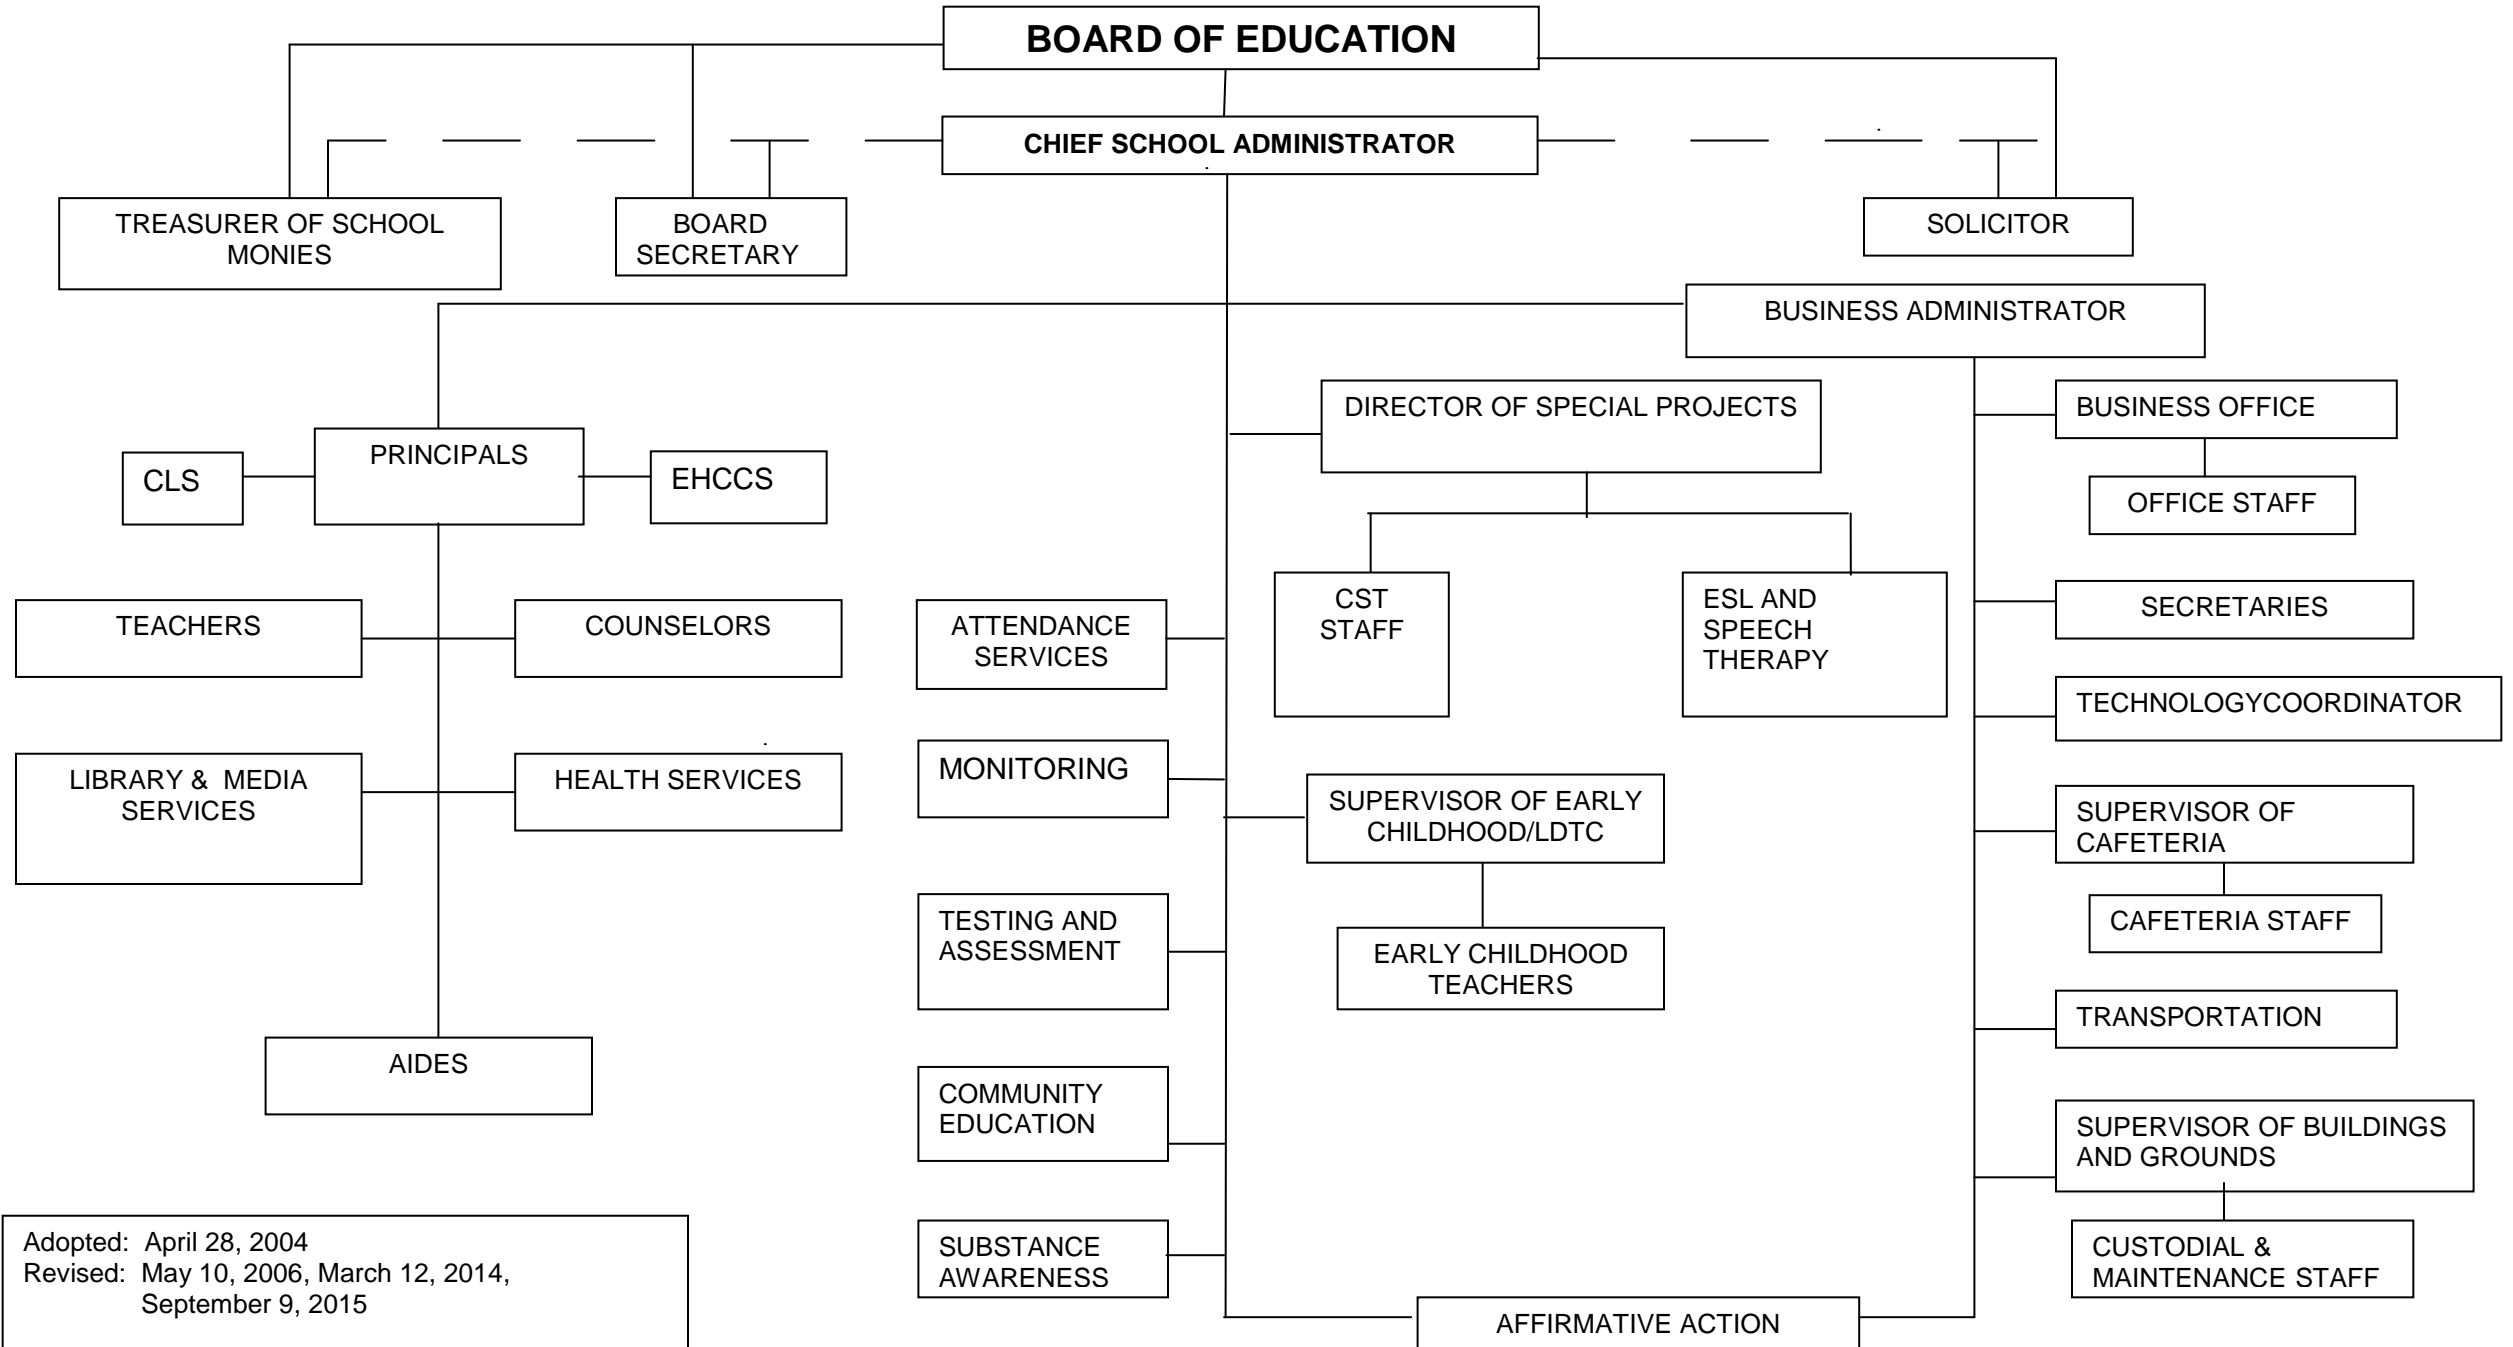

Egg Harbor City Board of Education

Policy

ORGANIZATIONAL CHART

Policy 2121 Page 1 of 1

Adopted: April 28, 2004
 Revised: May 10, 2006, March 12, 2014,
 September 9, 2015